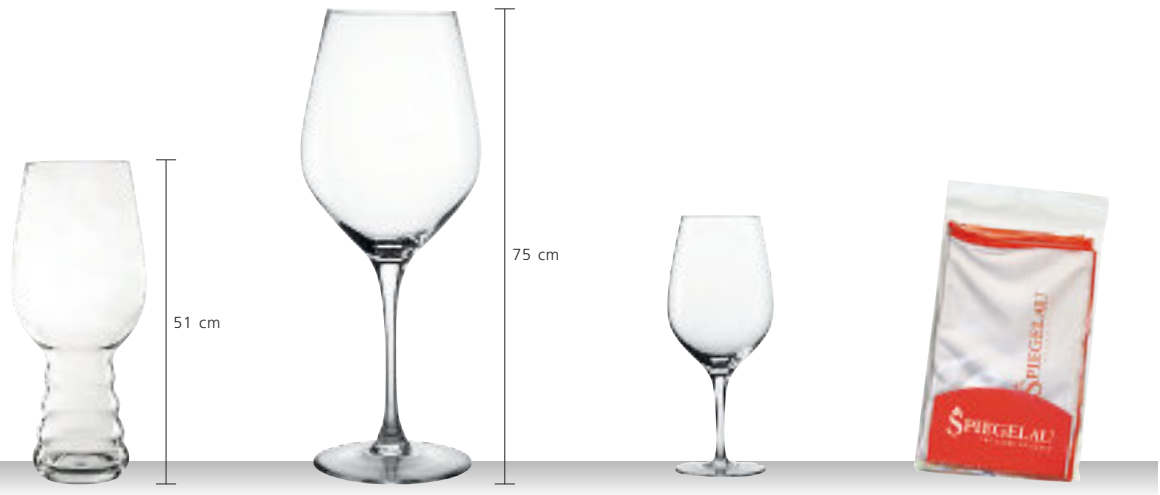

JUMBO GLASSES/POLISHING CLOTH

IPA XXL GLASS

WINE GLASS XXXL

WINE GLASS XL

POLISHING CLOTH
64 X 50 CM

ITEM	799 01 52 (799/52)	719 00 39 (719/39)	721 01 39 (721/39)	000 01 49 (64x50cm)
	Height: 510 mm 20 1/9" Largest Ø: 225 mm 8 6/7" Capacity: 11180 ml 395 oz	Height: 750 mm 29 5/9" Largest Ø: 290 mm 11 3/7" Capacity: 15000 ml 530 oz	Height: 395 mm 15 5/9" Largest Ø: 170 mm 6 5/7" Capacity: 3500 ml 123 4/9 oz	Height: 640 mm 25 1/5" Largest Ø: 500 mm 19 2/3"
PACKAGING	Pieces/Bill unit: 1 Bill units/MP: -	Pieces/Bill unit: 1 Bill units/MP: -	Pieces/Bill unit: 1 Bill units/MP: -	Pieces/Bill unit: 1 Bill units/MP: 20
BILL UNIT DIMENSIONS	Length: 235 mm 9 1/4" Width: 235 mm 9 1/4" Height: 527 mm 20 3/4" Weight: 2587 gr. 5 5/7 lb	Length: 295 mm 11 5/8" Width: 295 mm 11 5/8" Height: 770 mm 30 1/3" Weight: 4177 gr. 9 2/9 lb	Length: 173 mm 6 4/5" Width: 173 mm 6 4/5" Height: 410 mm 16 1/7" Weight: 1223 gr. 2 5/7 lb	Length: 284 mm 11 1 / 6 " Width: 204 mm 8" Height: 178 mm 7" Weight: 1980 gr. 4 3/8 lb
MASTER PACK DIMENSIONS	Length: - Width: - Height: - Weight: -	Length: - Width: - Height: - Weight: -	Length: - Width: - Height: - Weight: -	Length: 300 mm 11 4 / 5 " Width: 230 mm 9" Height: 186 mm 7 1 / 3 " Weight: 2160 gr. 4 7/9 lb
EURO PALLET L 80 X W 120	Bill units/Pallet: 36 Bill units/Layer: 1 2 Layers/Pallet: 3 Pallet height: 176 cm 69 2/7"	Bill units/Pallet: 16 Bill units/Layer: 8 Layers/Pallet: 2 Pallet height: 169 cm 66 5/9"	Bill units/Pallet: 96 Bill units/Layer: 2 4 Layers/Pallet: 4 Pallet height: 179 cm 70 1/2"	Bill units/Pallet: 2160 Bill units/Layer: 240 Layers/Pallet: 9 Pallet height: 182 cm 71 2/3"
EAN